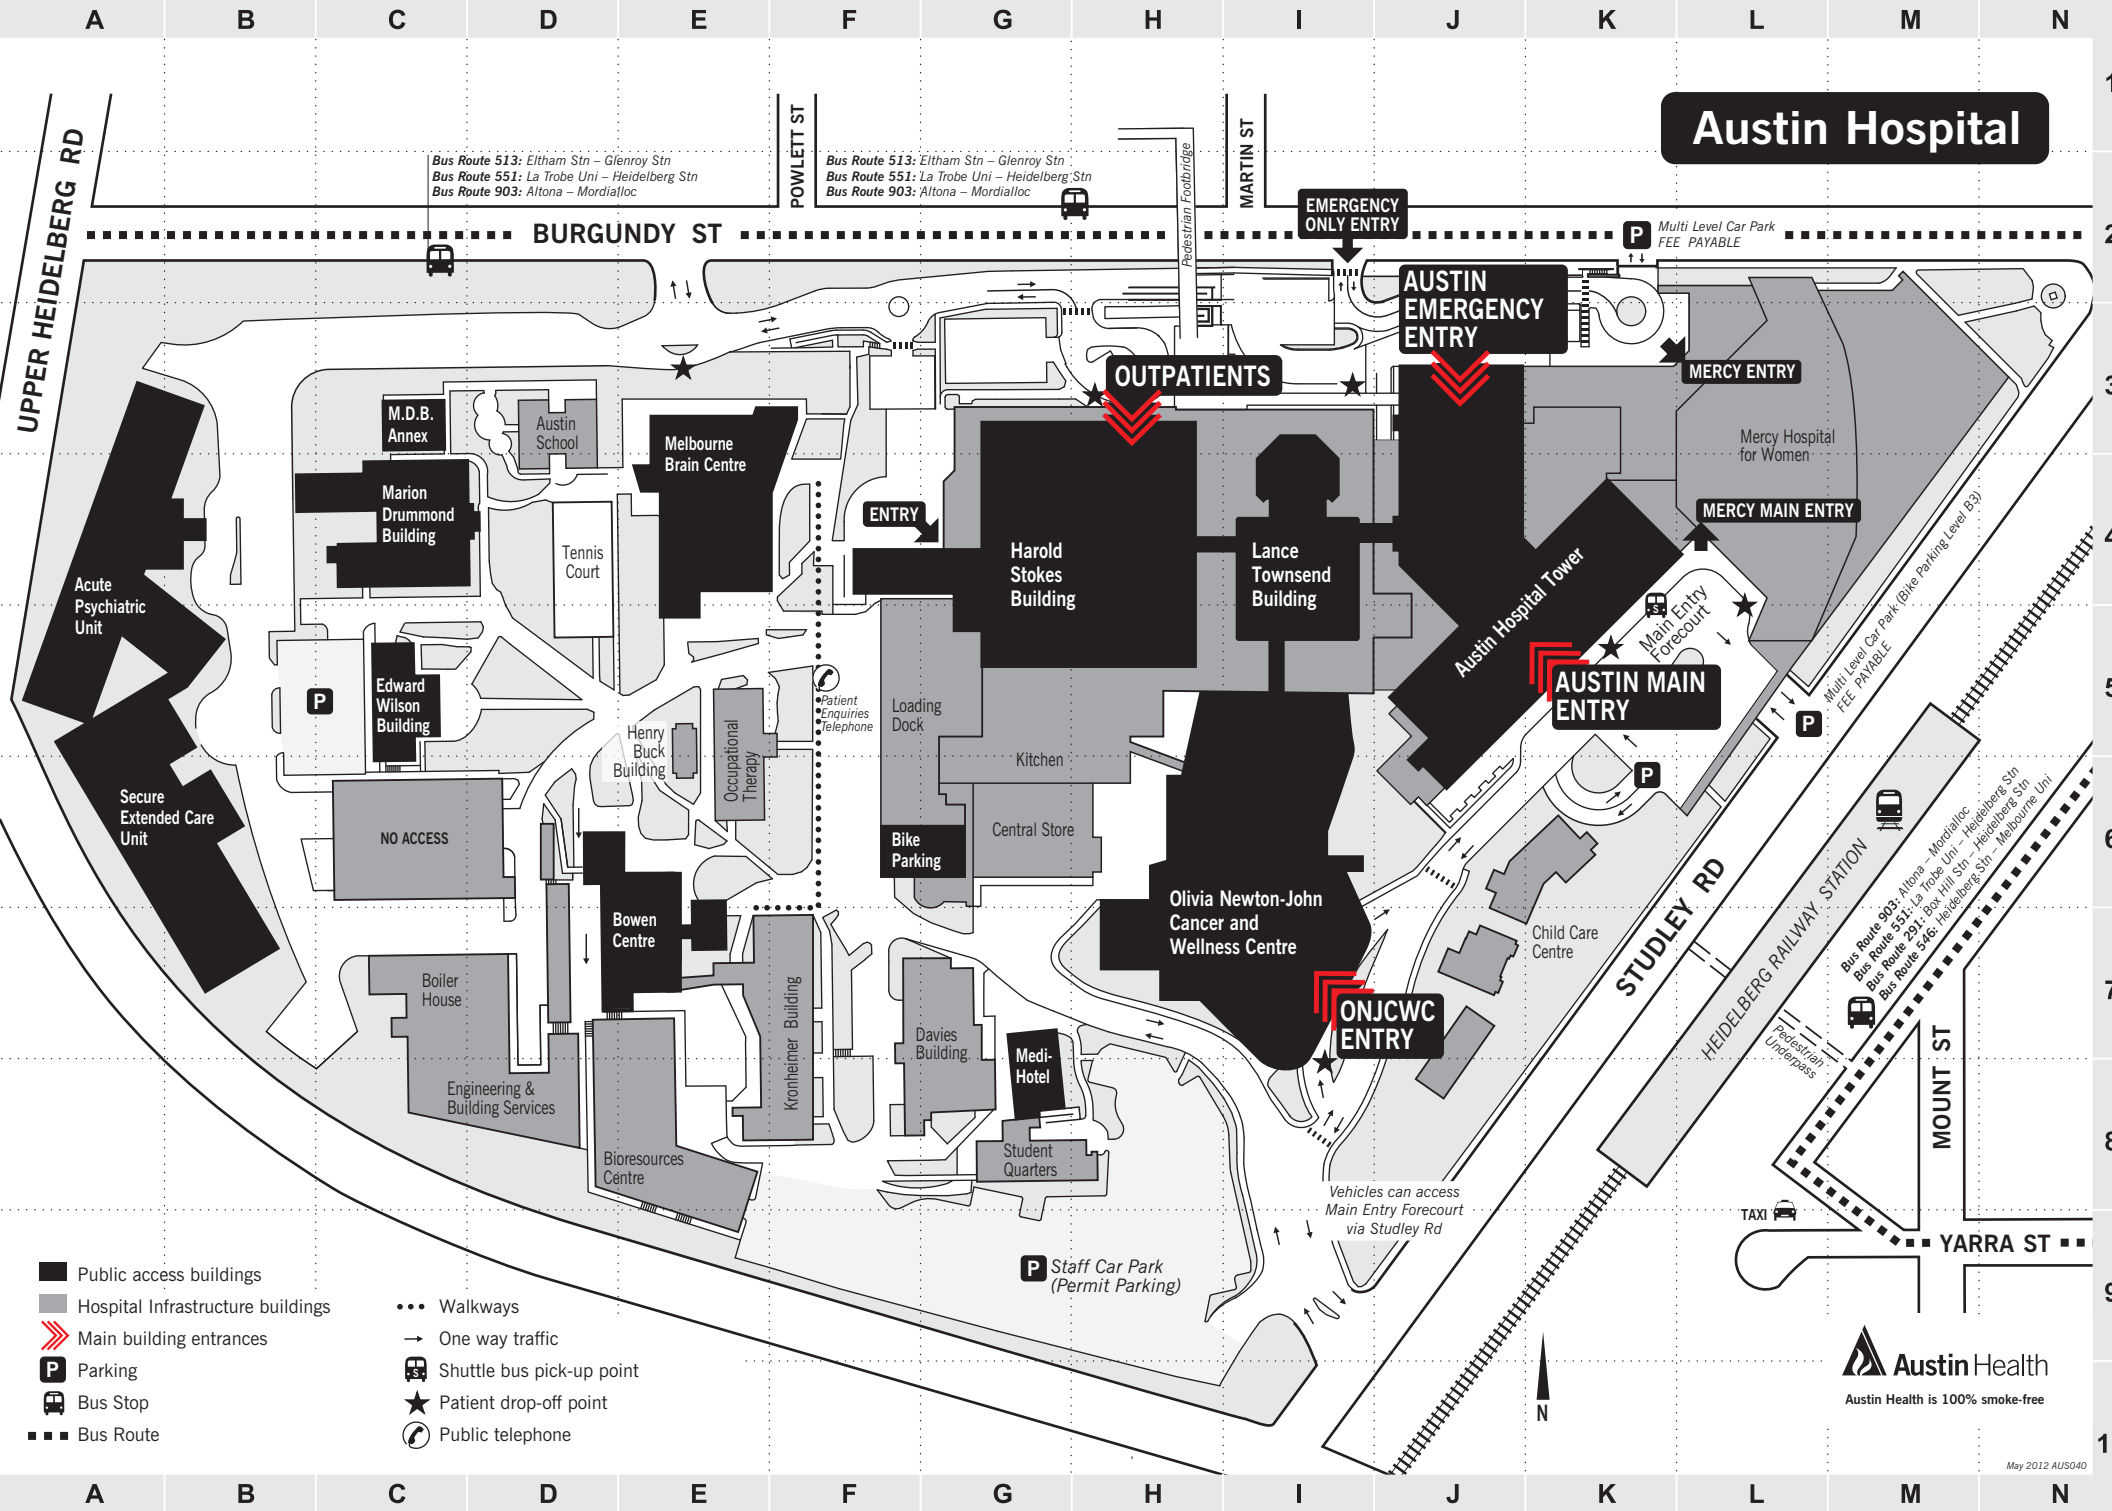

Austin Hospital

Bus Route 513: Eltham Stn – Glenroy Stn
 Bus Route 551: La Trobe Uni – Heidelberg Stn
 Bus Route 903: Altona – Mordialloc

Bus Route 513: Eltham Stn – Glenroy Stn
 Bus Route 551: La Trobe Uni – Heidelberg Stn
 Bus Route 903: Altona – Mordialloc

Bus Route 903: Altona – Mordialloc
 Bus Route 551: La Trobe Uni – Heidelberg Stn
 Bus Route 291: Box Hill Stn – Heidelberg Stn
 Bus Route 546: Heidelberg Stn – Melbourne Uni

- Public access buildings
- Hospital Infrastructure buildings
- Main building entrances
- P Parking
- 🚌 Bus Stop
- ⋯ Walkways
- ➔ One way traffic
- 🚌 Shuttle bus pick-up point
- ★ Patient drop-off point
- ☎ Public telephone